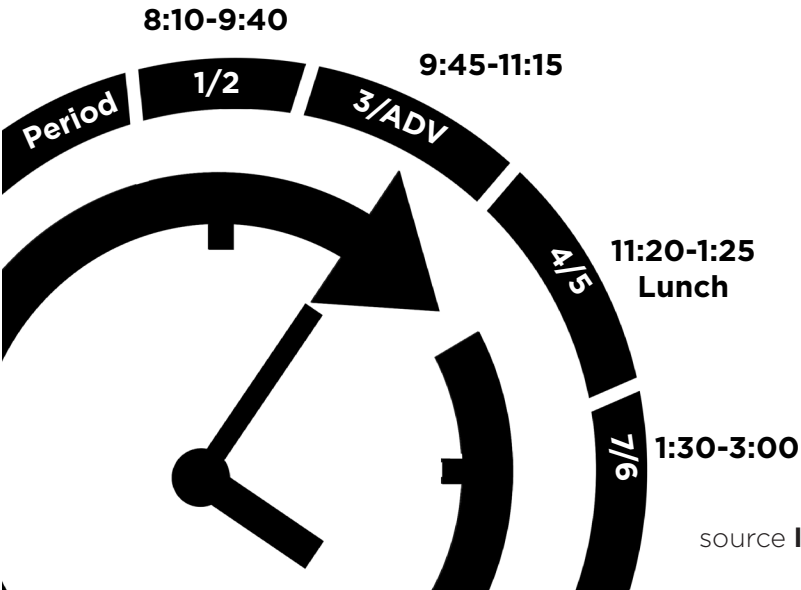

Block vs. Normal Schedule

Lakota has adopted a new schedule to compensate for standardized testing, this is how the two schedules differ.

Block Schedule

Block schedule alternates between “A” and “B” days. While they follow the same time slots, “A” day starts with first period and “B” starts with second.

Normal Schedule